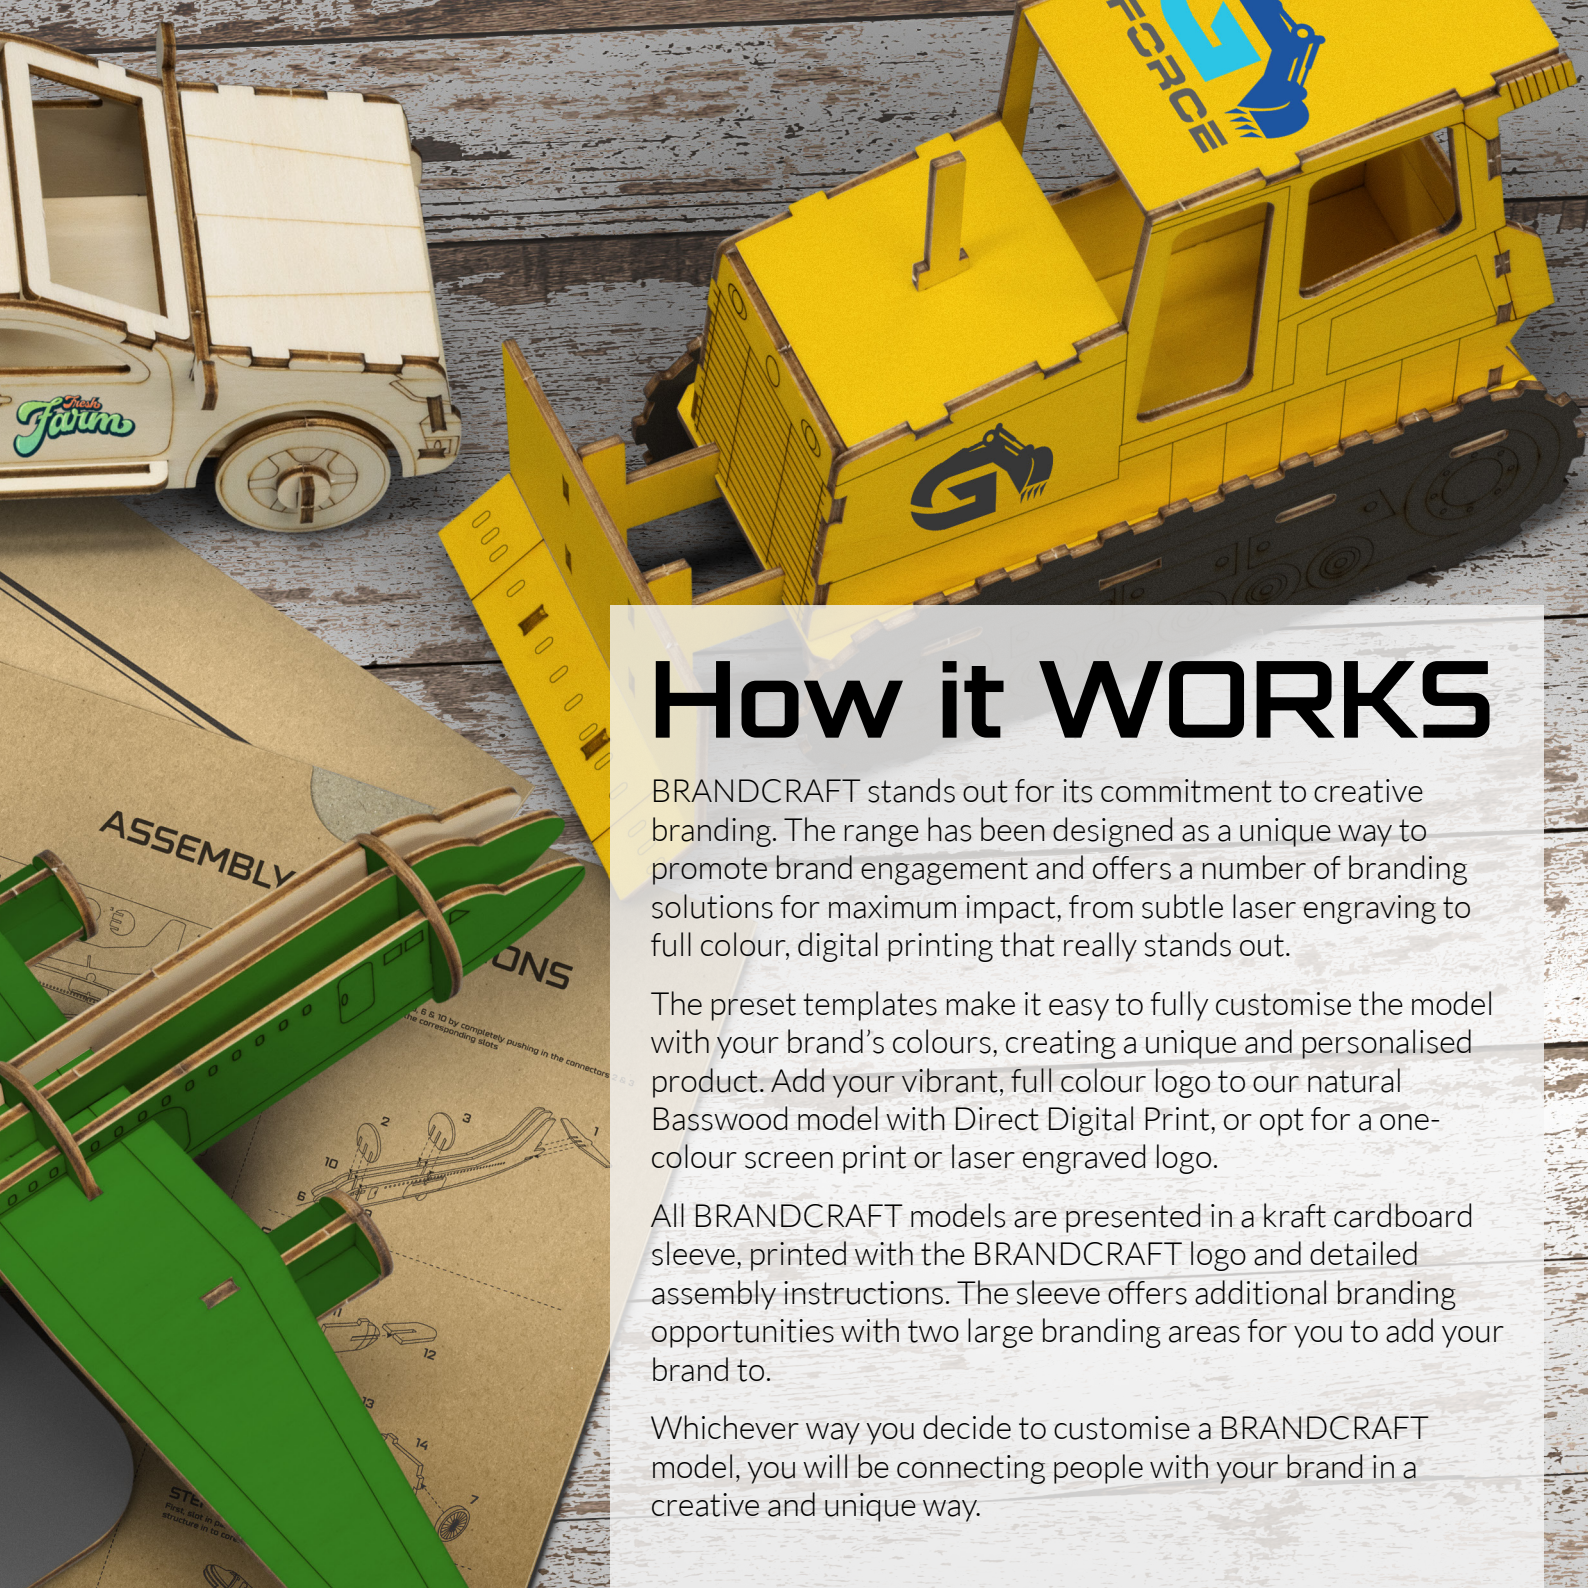

BRANDCRAFT™

unipromo™

Promoting the Education Industry

Building BRANDCRAFT™

Step into a world of creativity and craftsmanship with BRANDCRAFT's wooden models. Designed to unleash the inner child in any audience, the models are expertly cut from A4 sheets of Basswood, a lightweight and strong wood perfect for crafting.

The models are carefully designed with interlocking pieces that easily slot together to create an engaging and interactive promotional product that will leave a memorable impression of your brand.

Presented in a brandable cardboard sleeve with assembly instructions, this is a unique, plastic-free promotional product or gift for adults and children alike.

The preset templates make it easy to fully customise the model with your brand's colours, creating a unique and personalised product. Add your vibrant, full colour logo to our natural Basswood model with Direct Digital Print, or opt for a one-colour screen print or laser engraved logo.

All BRANDCRAFT models are presented in a kraft cardboard sleeve, printed with the BRANDCRAFT logo and detailed assembly instructions. The sleeve offers additional branding opportunities with two large branding areas for you to add your brand to.